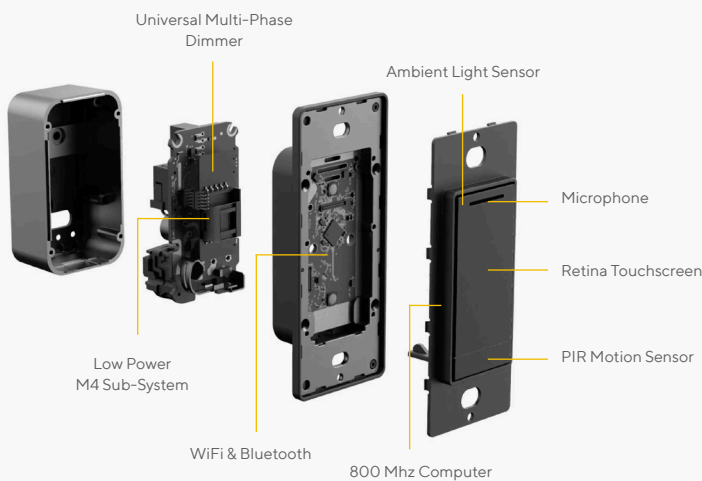

NATIVE APP CONTROL

Manage the power of smart-living system remotely from anywhere in the world.

BUILT-IN VOICE ACTIVATION

Add Alexa voice control to every room with Orro switches.

THE BEST IS YET TO COME

Consistent over-the-air updates ensures Orro never ages and gets better and better!

Contact Us: pro@getorro.com

SUPPORTED BRANDS

DIMENSIONS Switch: H 4.13 in (105 mm), W 1.75 in (44.5 mm), T 1.73 in (44 mm)
Switch with wallplate: H 4.68 in (119 mm), W 2.9 in (74 mm), T 1.73 in (44 mm)
Weight: 6.2 oz (175g)